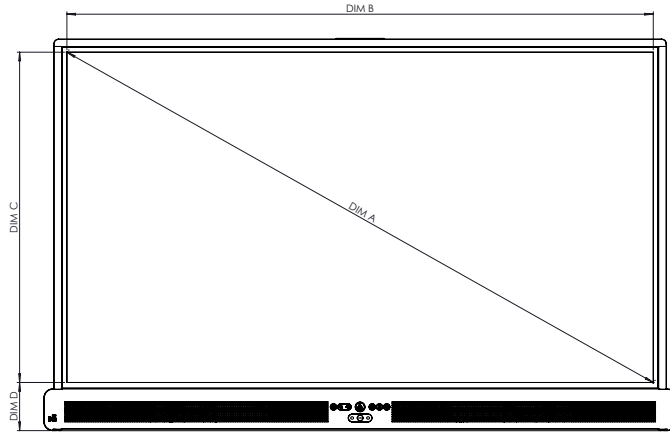

### PHYSICAL SPECIFICATIONS

Panel Dimensions	55": 1266 x 103 x 809 mm (49.8 x 4.1 x 31.9 in)
	65": 1489 x 107 x 935 mm (58.6 x 4.2 x 36.8 in)
	75": 1710 x 107 x 1060 mm (67.3 x 4.2 x 41.7 in)
	86": 1955 x 107 x 1197 mm (77 x 4.2 x 47.1 in)
Packed Dimensions	55": 1045 x 170 x 895 mm (41.1 x 6.7 x 35.2 in)
	65": 1639 x 185 x 1019 mm (64.5 x 7.3 x 40.1 in)
	75": 1860 x 185 x 1143 mm (73.2 x 7.3 x 45 in)
	86": 2105 x 185 x 1280 mm (82.9 x 7.3 x 50.4 in)
Panel Net Weight	55": 29.2 kg (64.4 lbs)
	65": 39.4 kg (86.9 lbs)
	75": 51.4 kg (113.3 lbs)
	86": 67.9 kg (149.7 lbs)
Packed Weight	55": 37.2 kg (82 lbs)
	65": 49.6 kg (109.4 lbs)
	75": 63.2 kg (139.3 lbs)
	86": 81.6 kg (179.9 lbs)
Wall Mount Dimensions	55": 400 x 400 mm (15.8 x 15.8 in)
	65": 600 x 400 mm (23.6 x 15.8 in)
	75": 800 x 400 mm (31.5 x 15.8 in)
	86": 800 x 600 mm (31.5 x 23.6 in)

## TECHNICAL DRAWINGS

55"

Front

DIM	DIMENSION
A	1391mm [54.7in]
B	1212mm [47.7in]
C	682mm [26.9in]
D	100mm [3.9in]

Back

Side

DIM	DIMENSION
E	125mm [4.9in]
F	83mm [3.2in]
G	809mm [31.9mm]
H	1266mm [49.9in]
I	400mm [15.7in]
J	400mm [15.7in]
K	192mm [7.6in]
L	217mm [8.5in]
M	1307mm [51.5in]
N	56mm [2.2in]

### TECHNICAL DRAWINGS

65"

Front

DIM	DIMENSION
A	1642mm [64.6in]
B	1430mm [56.3in]
C	806mm [31.7in]
D	100mm [4.0in]

Back

Side

DIM	DIMENSION
E	130mm [5.1in]
F	87mm [3.4in]
G	935mm [36.8in]
H	1489mm [58.6in]
I	600mm [23.6in]
J	400mm [15.7in]
K	244mm [9.6in]
L	291mm [11.5in]
M	1529mm [60.2in]

### TECHNICAL DRAWINGS - AP9-A75-NA

75"

Front

DIM	DIMENSION
A	1896mm [74.7in]
B	1652mm [65.0in]
C	930mm [36.6in]
D	100mm [4.0in]

Back

Side

DIM	DIMENSION
E	130mm [5.1in]
F	87mm [3.4in]
G	1060mm [41.7in]
H	1710mm [67.3in]
I	800mm [31.5in]
J	400mm [15.7in]
K	446mm [17.6in]
L	213mm [8.4in]
M	1751mm [68.9in]