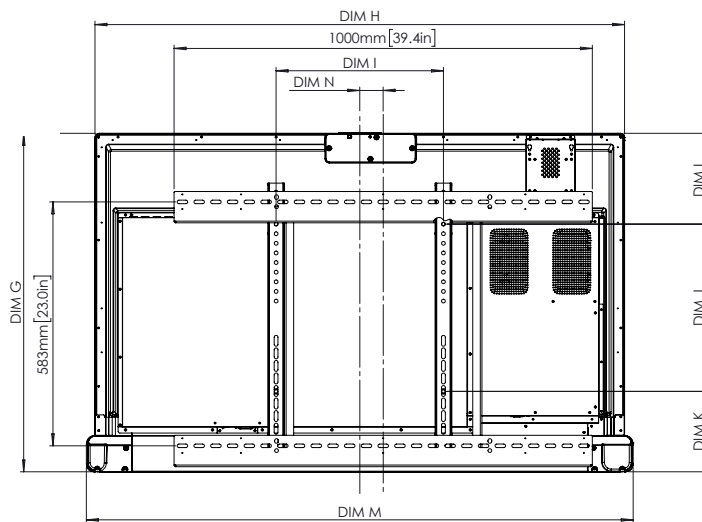

### PHYSICAL SPECIFICATIONS

Panel Dimensions	55": 1266 x 103 x 809 mm (49.8 x 4.1 x 31.9 in)
	65": 1489 x 107 x 935 mm (58.6 x 4.2 x 36.8 in)
	75": 1710 x 107 x 1060 mm (67.3 x 4.2 x 41.7 in)
	86": 1955 x 107 x 1197 mm (77 x 4.2 x 47.1 in)
Packed Dimensions	55": 1045 x 170 x 895 mm (41.1 x 6.7 x 35.2 in)
	65": 1639 x 185 x 1019 mm (64.5 x 7.3 x 40.1 in)
	75": 1860 x 185 x 1143 mm (73.2 x 7.3 x 45 in)
	86": 2105 x 185 x 1280 mm (82.9 x 7.3 x 50.4 in)
Panel Net Weight	55": 29.2 kg (64.4 lbs)
	65": 39.4 kg (86.9 lbs)
	75": 51.4 kg (113.3 lbs)
	86": 67.9 kg (149.7 lbs)
Packed Weight	55": 37.2 kg (82 lbs)
	65": 49.6 kg (109.4 lbs)
	75": 63.2 kg (139.3 lbs)
	86": 81.6 kg (179.9 lbs)
Wall Mount Dimensions	55": 400 x 400 mm (15.8 x 15.8 in)
	65": 600 x 400 mm (23.6 x 15.8 in)
	75": 800 x 400 mm (31.5 x 15.8 in)
	86": 800 x 600 mm (31.5 x 23.6 in)

## TECHNICAL DRAWINGS

55"

Front

DIM	DIMENSION
A	1391mm [54.7in]
B	1212mm [47.7in]
C	682mm [26.9in]
D	100mm [3.9in]

Back

Side

DIM	DIMENSION
E	125mm [4.9in]
F	83mm [3.2in]
G	809mm [31.9mm]
H	1266mm [49.9in]
I	400mm [15.7in]
J	400mm [15.7in]
K	192mm [7.6in]
L	217mm [8.5in]
M	1307mm [51.5in]
N	56mm [2.2in]

### TECHNICAL DRAWINGS

65"

Front

DIM	DIMENSION
A	1642mm [64.6in]
B	1430mm [56.3in]
C	806mm [31.7in]
D	100mm [4.0in]

Back

Side

DIM	DIMENSION
E	130mm [5.1in]
F	87mm [3.4in]
G	935mm [36.8in]
H	1489mm [58.6in]
I	600mm [23.6in]
J	400mm [15.7in]
K	244mm [9.6in]
L	291mm [11.5in]
M	1529mm [60.2in]

### TECHNICAL DRAWINGS - AP9-A75-NA

75"

Front

DIM	DIMENSION
A	1896mm [74.7in]
B	1652mm [65.0in]
C	930mm [36.6in]
D	100mm [4.0in]

Back

Side

DIM	DIMENSION
E	130mm [5.1in]
F	87mm [3.4in]
G	1060mm [41.7in]
H	1710mm [67.3in]
I	800mm [31.5in]
J	400mm [15.7in]
K	446mm [17.6in]
L	213mm [8.4in]
M	1751mm [68.9in]