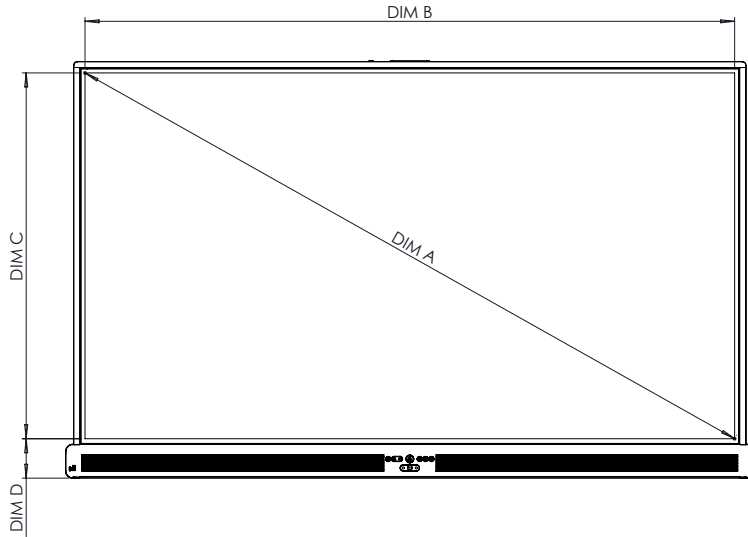

## TECHNICAL DRAWINGS

55"

Front

DIM	DIMENSION
A	1391mm [54.7in]
B	1212mm [47.7in]
C	682mm [26.9in]
D	100mm [3.9in]

Back

Side

DIM	DIMENSION
E	125mm [4.9in]
F	83mm [3.2in]
G	809mm [31.9mm]
H	1266mm [49.9in]
I	400mm [15.7in]
J	400mm [15.7in]
K	192mm [7.6in]
L	217mm [8.5in]
M	1307mm [51.5in]
N	56mm [2.2in]

### TECHNICAL DRAWINGS

65"

Front

DIM	DIMENSION
A	1642mm [64.6in]
B	1430mm [56.3in]
C	806mm [31.7in]
D	100mm [4.0in]

Back

Side

DIM	DIMENSION
E	130mm [5.1in]
F	87mm [3.4in]
G	935mm [36.8in]
H	1489mm [58.6in]
I	600mm [23.6in]
J	400mm [15.7in]
K	244mm [9.6in]
L	291mm [11.5in]
M	1529mm [60.2in]

### TECHNICAL DRAWINGS - AP9-A75-NA

75"

Front

DIM	DIMENSION
A	1896mm [74.7in]
B	1652mm [65.0in]
C	930mm [36.6in]
D	100mm [4.0in]

Back

Side

DIM	DIMENSION
E	130mm [5.1in]
F	87mm [3.4in]
G	1060mm [41.7in]
H	1710mm [67.3in]
I	800mm [31.5in]
J	400mm [15.7in]
K	446mm [17.6in]
L	213mm [8.4in]
M	1751mm [68.9in]

## TECHNICAL DRAWINGS

86"

Front

DIM	DIMENSION
A	2174mm [85.6in]
B	1895mm [74.6in]
C	1066mm [42.0in]
D	101mm [4.0in]

Back

Side

DIM	DIMENSION
E	130mm [5.1in]
F	87mm [3.4in]
G	1197mm [47.1in]
H	1955mm [77.0in]
I	800mm [31.5in]
J	600mm [23.6in]
K	291mm [11.5in]
L	307mm [12.1in]
M	1996mm [78.6in]