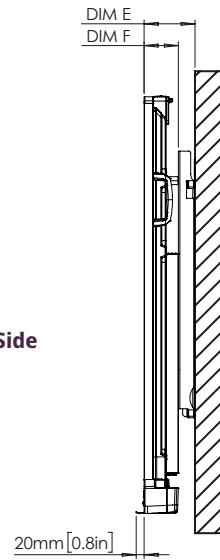

## TECHNICAL DRAWINGS

55"

Front

DIM	DIMENSION
A	1391mm [54.7in]
B	1212mm [47.7in]
C	682mm [26.9in]
D	100mm [3.9in]

Back

Side

DIM	DIMENSION
E	125mm [4.9in]
F	83mm [3.2in]
G	809mm [31.9mm]
H	1266mm [49.9in]
I	400mm [15.7in]
J	400mm [15.7in]
K	192mm [7.6in]
L	217mm [8.5in]
M	1307mm [51.5in]
N	56mm [2.2in]

### TECHNICAL DRAWINGS

65"

Front

DIM	DIMENSION
A	1642mm [64.6in]
B	1430mm [56.3in]
C	806mm [31.7in]
D	100mm [4.0in]

Back

Side

DIM	DIMENSION
E	130mm [5.1in]
F	87mm [3.4in]
G	935mm [36.8in]
H	1489mm [58.6in]
I	600mm [23.6in]
J	400mm [15.7in]
K	244mm [9.6in]
L	291mm [11.5in]
M	1529mm [60.2in]

### TECHNICAL DRAWINGS - AP9-A75-NA

75"

Front

DIM	DIMENSION
A	1896mm [74.7in]
B	1652mm [65.0in]
C	930mm [36.6in]
D	100mm [4.0in]

Back

Side

DIM	DIMENSION
E	130mm [5.1in]
F	87mm [3.4in]
G	1060mm [41.7in]
H	1710mm [67.3in]
I	800mm [31.5in]
J	400mm [15.7in]
K	446mm [17.6in]
L	213mm [8.4in]
M	1751mm [68.9in]

## TECHNICAL DRAWINGS

86"

Front

DIM	DIMENSION
A	2174mm [85.6in]
B	1895mm [74.6in]
C	1066mm [42.0in]
D	101mm [4.0in]

Back

Side

DIM	DIMENSION
E	130mm [5.1in]
F	87mm [3.4in]
G	1197mm [47.1in]
H	1955mm [77.0in]
I	800mm [31.5in]
J	600mm [23.6in]
K	291mm [11.5in]
L	307mm [12.1in]
M	1996mm [78.6in]