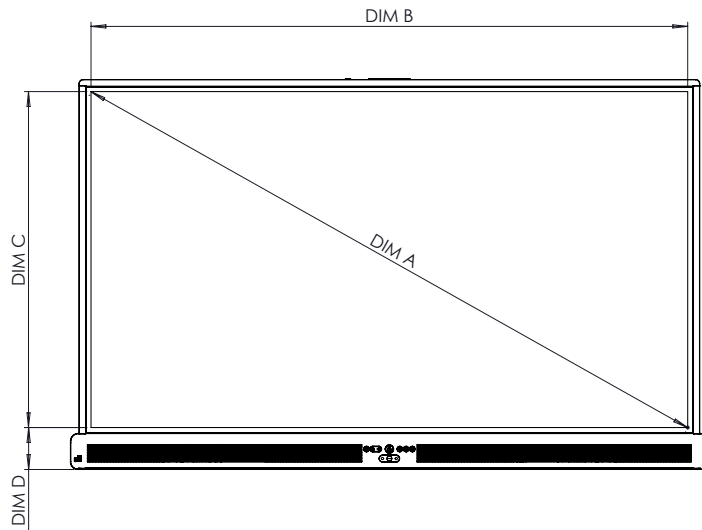

### PHYSICAL SPECIFICATIONS

Panel Dimensions	55": 1266 x 103 x 809 mm (49.8 x 4.1 x 31.9 in)
	65": 1489 x 107 x 935 mm (58.6 x 4.2 x 36.8 in)
	75": 1710 x 107 x 1060 mm (67.3 x 4.2 x 41.7 in)
	86": 1955 x 107 x 1197 mm (77 x 4.2 x 47.1 in)
Packed Dimensions	55": 1045 x 170 x 895 mm (41.1 x 6.7 x 35.2 in)
	65": 1639 x 185 x 1019 mm (64.5 x 7.3 x 40.1 in)
	75": 1860 x 185 x 1143 mm (73.2 x 7.3 x 45 in)
	86": 2105 x 185 x 1280 mm (82.9 x 7.3 x 50.4 in)
Panel Net Weight	55": 29.2 kg (64.4 lbs)
	65": 39.4 kg (86.9 lbs)
	75": 51.4 kg (113.3 lbs)
	86": 67.9 kg (149.7 lbs)
Packed Weight	55": 37.2 kg (82 lbs)
	65": 49.6 kg (109.4 lbs)
	75": 63.2 kg (139.3 lbs)
	86": 81.6 kg (179.9 lbs)
Wall Mount Dimensions	55": 400 x 400 mm (15.8 x 15.8 in)
	65": 600 x 400 mm (23.6 x 15.8 in)
	75": 800 x 400 mm (31.5 x 15.8 in)
	86": 800 x 600 mm (31.5 x 23.6 in)

## TECHNICAL DRAWINGS

55"

Front

DIM	DIMENSION
A	1391mm [54.7in]
B	1212mm [47.7in]
C	682mm [26.9in]
D	100mm [3.9in]

Back

Side

DIM	DIMENSION
E	125mm [4.9in]
F	83mm [3.2in]
G	809mm [31.9mm]
H	1266mm [49.9in]
I	400mm [15.7in]
J	400mm [15.7in]
K	192mm [7.6in]
L	217mm [8.5in]
M	1307mm [51.5in]
N	56mm [2.2in]

### TECHNICAL DRAWINGS

65"

Front

DIM	DIMENSION
A	1642mm [64.6in]
B	1430mm [56.3in]
C	806mm [31.7in]
D	100mm [4.0in]

Back

Side

DIM	DIMENSION
E	130mm [5.1in]
F	87mm [3.4in]
G	935mm [36.8in]
H	1489mm [58.6in]
I	600mm [23.6in]
J	400mm [15.7in]
K	244mm [9.6in]
L	291mm [11.5in]
M	1529mm [60.2in]

### TECHNICAL DRAWINGS - AP9-A75-NA

75"

Front

DIM	DIMENSION
A	1896mm [74.7in]
B	1652mm [65.0in]
C	930mm [36.6in]
D	100mm [4.0in]

Back

Side

DIM	DIMENSION
E	130mm [5.1in]
F	87mm [3.4in]
G	1060mm [41.7in]
H	1710mm [67.3in]
I	800mm [31.5in]
J	400mm [15.7in]
K	446mm [17.6in]
L	213mm [8.4in]
M	1751mm [68.9in]