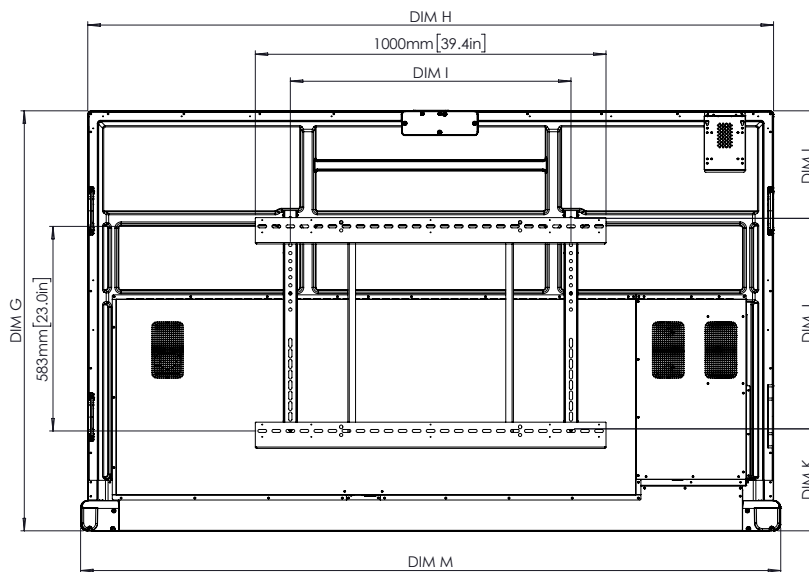

## TECHNICAL DRAWINGS

55"

Front

DIM	DIMENSION
A	1391mm [54.7in]
B	1212mm [47.7in]
C	682mm [26.9in]
D	100mm [3.9in]

Back

Side

DIM	DIMENSION
E	125mm [4.9in]
F	83mm [3.2in]
G	809mm [31.9mm]
H	1266mm [49.9in]
I	400mm [15.7in]
J	400mm [15.7in]
K	192mm [7.6in]
L	217mm [8.5in]
M	1307mm [51.5in]
N	56mm [2.2in]

### TECHNICAL DRAWINGS

65"

Front

DIM	DIMENSION
A	1642mm [64.6in]
B	1430mm [56.3in]
C	806mm [31.7in]
D	100mm [4.0in]

Back

Side

DIM	DIMENSION
E	130mm [5.1in]
F	87mm [3.4in]
G	935mm [36.8in]
H	1489mm [58.6in]
I	600mm [23.6in]
J	400mm [15.7in]
K	244mm [9.6in]
L	291mm [11.5in]
M	1529mm [60.2in]

### TECHNICAL DRAWINGS - AP9-A75-NA

75"

Front

DIM	DIMENSION
A	1896mm [74.7in]
B	1652mm [65.0in]
C	930mm [36.6in]
D	100mm [4.0in]

Back

Side

DIM	DIMENSION
E	130mm [5.1in]
F	87mm [3.4in]
G	1060mm [41.7in]
H	1710mm [67.3in]
I	800mm [31.5in]
J	400mm [15.7in]
K	446mm [17.6in]
L	213mm [8.4in]
M	1751mm [68.9in]

## TECHNICAL DRAWINGS

86"

Front

DIM	DIMENSION
A	2174mm [85.6in]
B	1895mm [74.6in]
C	1066mm [42.0in]
D	101mm [4.0in]

Back

Side

DIM	DIMENSION
E	130mm [5.1in]
F	87mm [3.4in]
G	1197mm [47.1in]
H	1955mm [77.0in]
I	800mm [31.5in]
J	600mm [23.6in]
K	291mm [11.5in]
L	307mm [12.1in]
M	1996mm [78.6in]