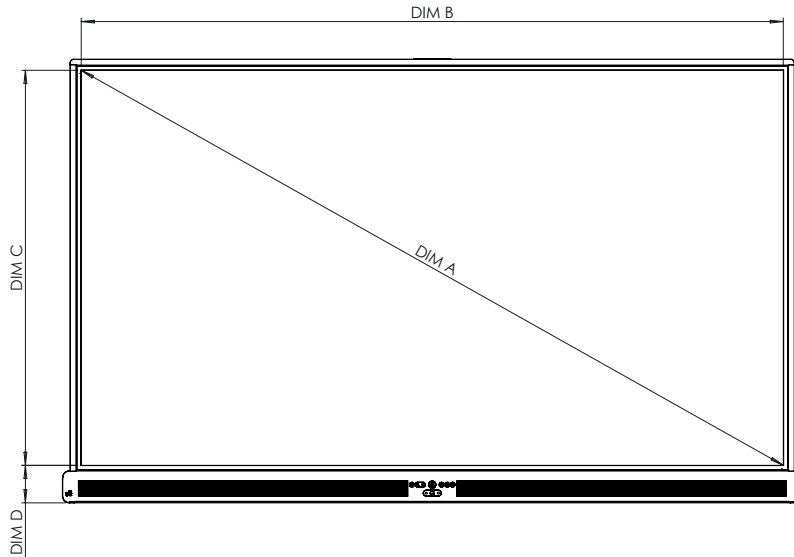

## TECHNICAL DRAWINGS

55"

Front

DIM	DIMENSION
A	1391mm [54.7in]
B	1212mm [47.7in]
C	682mm [26.9in]
D	100mm [3.9in]

Back

Side

DIM	DIMENSION
E	125mm [4.9in]
F	83mm [3.2in]
G	809mm [31.9mm]
H	1266mm [49.9in]
I	400mm [15.7in]
J	400mm [15.7in]
K	192mm [7.6in]
L	217mm [8.5in]
M	1307mm [51.5in]
N	56mm [2.2in]

### TECHNICAL DRAWINGS

65"

Front

DIM	DIMENSION
A	1642mm [64.6in]
B	1430mm [56.3in]
C	806mm [31.7in]
D	100mm [4.0in]

Back

Side

DIM	DIMENSION
E	130mm [5.1in]
F	87mm [3.4in]
G	935mm [36.8in]
H	1489mm [58.6in]
I	600mm [23.6in]
J	400mm [15.7in]
K	244mm [9.6in]
L	291mm [11.5in]
M	1529mm [60.2in]

### TECHNICAL DRAWINGS - AP9-A75-NA

75"

Front

DIM	DIMENSION
A	1896mm [74.7in]
B	1652mm [65.0in]
C	930mm [36.6in]
D	100mm [4.0in]

Back

Side

DIM	DIMENSION
E	130mm [5.1in]
F	87mm [3.4in]
G	1060mm [41.7in]
H	1710mm [67.3in]
I	800mm [31.5in]
J	400mm [15.7in]
K	446mm [17.6in]
L	213mm [8.4in]
M	1751mm [68.9in]

## TECHNICAL DRAWINGS

86"

Front

DIM	DIMENSION
A	2174mm [85.6in]
B	1895mm [74.6in]
C	1066mm [42.0in]
D	101mm [4.0in]

Back

Side

DIM	DIMENSION
E	130mm [5.1in]
F	87mm [3.4in]
G	1197mm [47.1in]
H	1955mm [77.0in]
I	800mm [31.5in]
J	600mm [23.6in]
K	291mm [11.5in]
L	307mm [12.1in]
M	1996mm [78.6in]