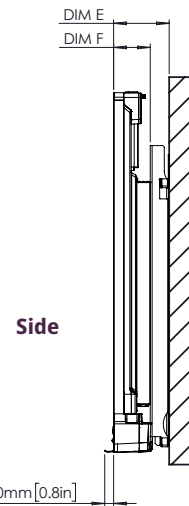

## TECHNICAL DRAWINGS

55"

Front

DIM	DIMENSION
A	1391mm [54.7in]
B	1212mm [47.7in]
C	682mm [26.9in]
D	100mm [3.9in]

Back

Side

DIM	DIMENSION
E	125mm [4.9in]
F	83mm [3.2in]
G	809mm [31.9mm]
H	1266mm [49.9in]
I	400mm [15.7in]
J	400mm [15.7in]
K	192mm [7.6in]
L	217mm [8.5in]
M	1307mm [51.5in]
N	56mm [2.2in]

### TECHNICAL DRAWINGS

65"

Front

DIM	DIMENSION
A	1642mm [64.6in]
B	1430mm [56.3in]
C	806mm [31.7in]
D	100mm [4.0in]

Back

Side

DIM	DIMENSION
E	130mm [5.1in]
F	87mm [3.4in]
G	935mm [36.8in]
H	1489mm [58.6in]
I	600mm [23.6in]
J	400mm [15.7in]
K	244mm [9.6in]
L	291mm [11.5in]
M	1529mm [60.2in]

### TECHNICAL DRAWINGS - AP9-A75-NA

75"

Front

DIM	DIMENSION
A	1896mm [74.7in]
B	1652mm [65.0in]
C	930mm [36.6in]
D	100mm [4.0in]

Back

Side

DIM	DIMENSION
E	130mm [5.1in]
F	87mm [3.4in]
G	1060mm [41.7in]
H	1710mm [67.3in]
I	800mm [31.5in]
J	400mm [15.7in]
K	446mm [17.6in]
L	213mm [8.4in]
M	1751mm [68.9in]

## TECHNICAL DRAWINGS

86"

Front

DIM	DIMENSION
A	2174mm [85.6in]
B	1895mm [74.6in]
C	1066mm [42.0in]
D	101mm [4.0in]

Back

Side

DIM	DIMENSION
E	130mm [5.1in]
F	87mm [3.4in]
G	1197mm [47.1in]
H	1955mm [77.0in]
I	800mm [31.5in]
J	600mm [23.6in]
K	291mm [11.5in]
L	307mm [12.1in]
M	1996mm [78.6in]