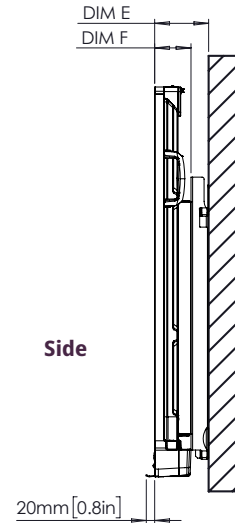

## TECHNICAL DRAWINGS

55"

Front

DIM	DIMENSION
A	1391mm [54.7in]
B	1212mm [47.7in]
C	682mm [26.9in]
D	100mm [3.9in]

Back

Side

DIM	DIMENSION
E	125mm [4.9in]
F	83mm [3.2in]
G	809mm [31.9mm]
H	1266mm [49.9in]
I	400mm [15.7in]
J	400mm [15.7in]
K	192mm [7.6in]
L	217mm [8.5in]
M	1307mm [51.5in]
N	56mm [2.2in]

### TECHNICAL DRAWINGS

65"

Front

DIM	DIMENSION
A	1642mm [64.6in]
B	1430mm [56.3in]
C	806mm [31.7in]
D	100mm [4.0in]

Back

Side

DIM	DIMENSION
E	130mm [5.1in]
F	87mm [3.4in]
G	935mm [36.8in]
H	1489mm [58.6in]
I	600mm [23.6in]
J	400mm [15.7in]
K	244mm [9.6in]
L	291mm [11.5in]
M	1529mm [60.2in]

### TECHNICAL DRAWINGS - AP9-A75-NA

75"

Front

DIM	DIMENSION
A	1896mm [74.7in]
B	1652mm [65.0in]
C	930mm [36.6in]
D	100mm [4.0in]

Back

Side

DIM	DIMENSION
E	130mm [5.1in]
F	87mm [3.4in]
G	1060mm [41.7in]
H	1710mm [67.3in]
I	800mm [31.5in]
J	400mm [15.7in]
K	446mm [17.6in]
L	213mm [8.4in]
M	1751mm [68.9in]

## TECHNICAL DRAWINGS

86"

Front

DIM	DIMENSION
A	2174mm [85.6in]
B	1895mm [74.6in]
C	1066mm [42.0in]
D	101mm [4.0in]

Back

Side

DIM	DIMENSION
E	130mm [5.1in]
F	87mm [3.4in]
G	1197mm [47.1in]
H	1955mm [77.0in]
I	800mm [31.5in]
J	600mm [23.6in]
K	291mm [11.5in]
L	307mm [12.1in]
M	1996mm [78.6in]