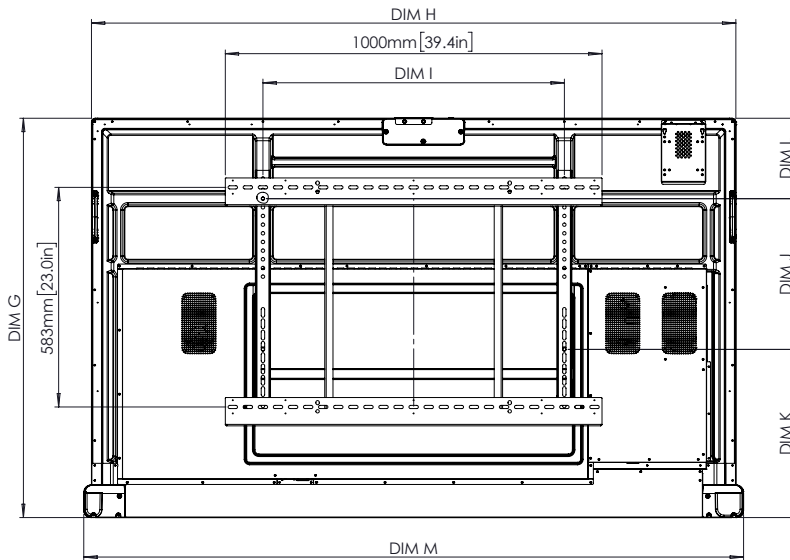

## TECHNICAL DRAWINGS

55"

Front

DIM	DIMENSION
A	1391mm [54.7in]
B	1212mm [47.7in]
C	682mm [26.9in]
D	100mm [3.9in]

Back

Side

DIM	DIMENSION
E	125mm [4.9in]
F	83mm [3.2in]
G	809mm [31.9mm]
H	1266mm [49.9in]
I	400mm [15.7in]
J	400mm [15.7in]
K	192mm [7.6in]
L	217mm [8.5in]
M	1307mm [51.5in]
N	56mm [2.2in]

### TECHNICAL DRAWINGS

65"

Front

DIM	DIMENSION
A	1642mm [64.6in]
B	1430mm [56.3in]
C	806mm [31.7in]
D	100mm [4.0in]

Back

Side

DIM	DIMENSION
E	130mm [5.1in]
F	87mm [3.4in]
G	935mm [36.8in]
H	1489mm [58.6in]
I	600mm [23.6in]
J	400mm [15.7in]
K	244mm [9.6in]
L	291mm [11.5in]
M	1529mm [60.2in]

### TECHNICAL DRAWINGS - AP9-A75-NA

75"

Front

DIM	DIMENSION
A	1896mm [74.7in]
B	1652mm [65.0in]
C	930mm [36.6in]
D	100mm [4.0in]

Back

Side

DIM	DIMENSION
E	130mm [5.1in]
F	87mm [3.4in]
G	1060mm [41.7in]
H	1710mm [67.3in]
I	800mm [31.5in]
J	400mm [15.7in]
K	446mm [17.6in]
L	213mm [8.4in]
M	1751mm [68.9in]

## TECHNICAL DRAWINGS

86"

Front

DIM	DIMENSION
A	2174mm [85.6in]
B	1895mm [74.6in]
C	1066mm [42.0in]
D	101mm [4.0in]

Back

Side

DIM	DIMENSION
E	130mm [5.1in]
F	87mm [3.4in]
G	1197mm [47.1in]
H	1955mm [77.0in]
I	800mm [31.5in]
J	600mm [23.6in]
K	291mm [11.5in]
L	307mm [12.1in]
M	1996mm [78.6in]