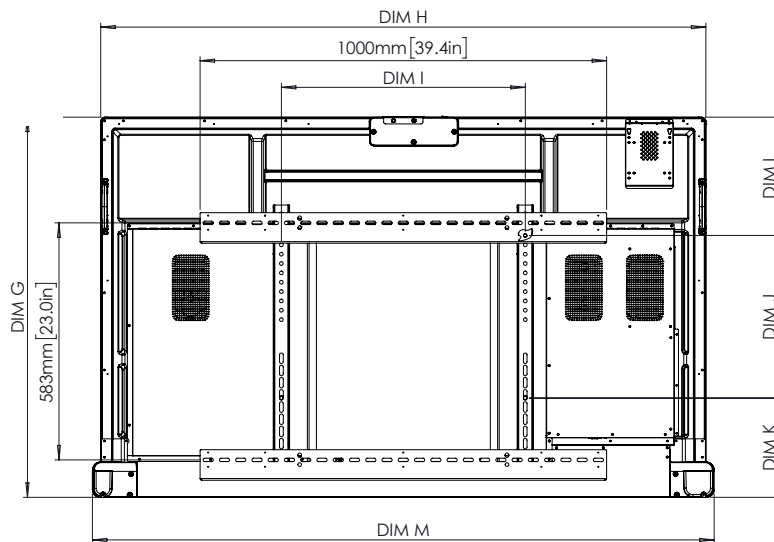

## TECHNICAL DRAWINGS

55"

Front

DIM	DIMENSION
A	1391mm [54.7in]
B	1212mm [47.7in]
C	682mm [26.9in]
D	100mm [3.9in]

Back

Side

DIM	DIMENSION
E	125mm [4.9in]
F	83mm [3.2in]
G	809mm [31.9mm]
H	1266mm [49.9in]
I	400mm [15.7in]
J	400mm [15.7in]
K	192mm [7.6in]
L	217mm [8.5in]
M	1307mm [51.5in]
N	56mm [2.2in]

### TECHNICAL DRAWINGS

65"

Front

DIM	DIMENSION
A	1642mm [64.6in]
B	1430mm [56.3in]
C	806mm [31.7in]
D	100mm [4.0in]

Back

Side

DIM	DIMENSION
E	130mm [5.1in]
F	87mm [3.4in]
G	935mm [36.8in]
H	1489mm [58.6in]
I	600mm [23.6in]
J	400mm [15.7in]
K	244mm [9.6in]
L	291mm [11.5in]
M	1529mm [60.2in]

### TECHNICAL DRAWINGS - AP9-A75-NA

75"

Front

DIM	DIMENSION
A	1896mm [74.7in]
B	1652mm [65.0in]
C	930mm [36.6in]
D	100mm [4.0in]

Back

Side

DIM	DIMENSION
E	130mm [5.1in]
F	87mm [3.4in]
G	1060mm [41.7in]
H	1710mm [67.3in]
I	800mm [31.5in]
J	400mm [15.7in]
K	446mm [17.6in]
L	213mm [8.4in]
M	1751mm [68.9in]

## TECHNICAL DRAWINGS

86"

Front

DIM	DIMENSION
A	2174mm [85.6in]
B	1895mm [74.6in]
C	1066mm [42.0in]
D	101mm [4.0in]

Back

Side

DIM	DIMENSION
E	130mm [5.1in]
F	87mm [3.4in]
G	1197mm [47.1in]
H	1955mm [77.0in]
I	800mm [31.5in]
J	600mm [23.6in]
K	291mm [11.5in]
L	307mm [12.1in]
M	1996mm [78.6in]